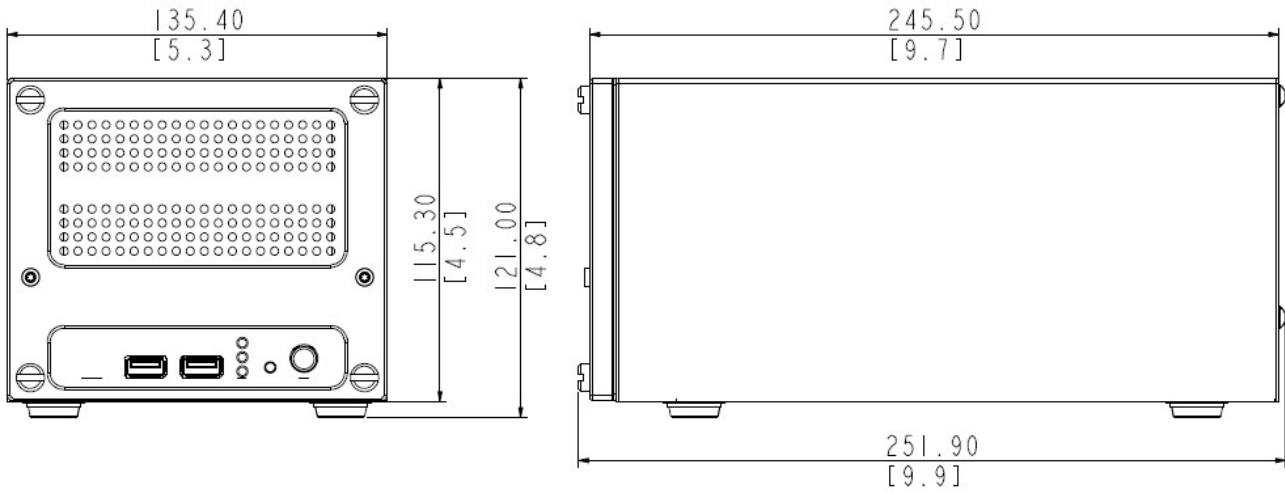

Extended Warranty

2 Year(s)

► Photo Indication

► Dimension Diagram

Unit: mm [inch]

► Ordering Information

ENR-130-2TB	16-Channel 2-Bay Desktop Standalone NVR Bundled 2TB, with Recording Throughput 48 Mbps, HDMI Port, Remote Access, Video Export, 16-Channel Synchronized Playback, 16-channel free license included, Plug & Play with Built-in DHCP Server, 2-Bay (One 2TB storage disk included), DC 12V
ENR-130-4TB	16-Channel 2-Bay Bundled 4TB Desktop Standalone NVR with Recording Throughput 48 Mbps, HDMI Port, Remote Access, Video Export, 16-Channel Synchronized Playback, 16-channel free license included, Plug & Play with Built-in DHCP Server, 2-Bay (One 4TB storage disk included), DC 12V
ENR-130-8TB	16-Channel 2-Bay Bundled 8TB Desktop Standalone NVR with Recording Throughput 48 Mbps, HDMI Port, Remote Access, Video Export, 16-Channel Synchronized Playback, 16-channel free license included, Plug & Play with Built-in DHCP Server, 2-Bay (One 8TB storage disk included), DC 12V