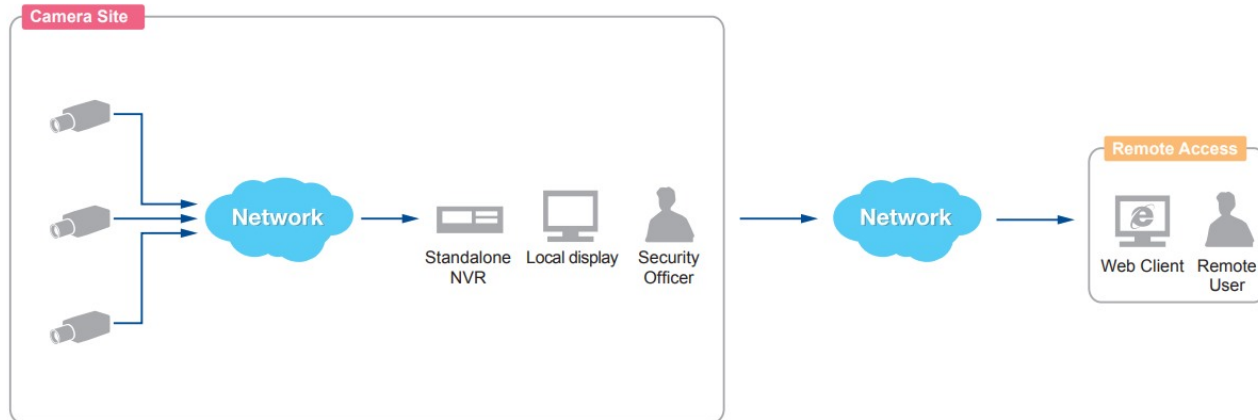

ENR-130

16-Channel 2-Bay Desktop Standalone NVR

- 2-bay Desktop Standalone NVR
- Maximum Number of Video Devices: 16
- Free License: 16
- Video export formats: AVI, RAW
- Event trigger, response and notification
- Workstation, Web Client, Mobile Client

► Solution Diagram

Remote User: Administrator / Supervisor / Manager / Security Officer

► Specifications

Device

Product Type	Standalone NVR
Maximum Resolution	Local: up to 4MP; Remote: up to 10MP
Maximum Number of Cameras	16

Maximum Number of Video devices	16
Maximum Number of Clients	Local: 1, Remote: 2

License

License required	No
Free License	16

Live View

Display Layout Mode	Local:1,2,4,9,12,16,1+5,1+7,1+12,2+4,2+8, Remote:1,2,4,9,12,16,1+5,1+7,1+12,2+4,2+8
Fisheye Dewarping	Local: No, Remote: Yes
Local Live View performance	Please check "Standalone NVR Performance Validator" (http://www.acti.com/SANVRPerformance)
Digital Zoom	Yes
Event Status	Display event status upon alarm or upon connection loss or recovery between server and client
Instant playback	Instant Playback in live view window (Remote client)